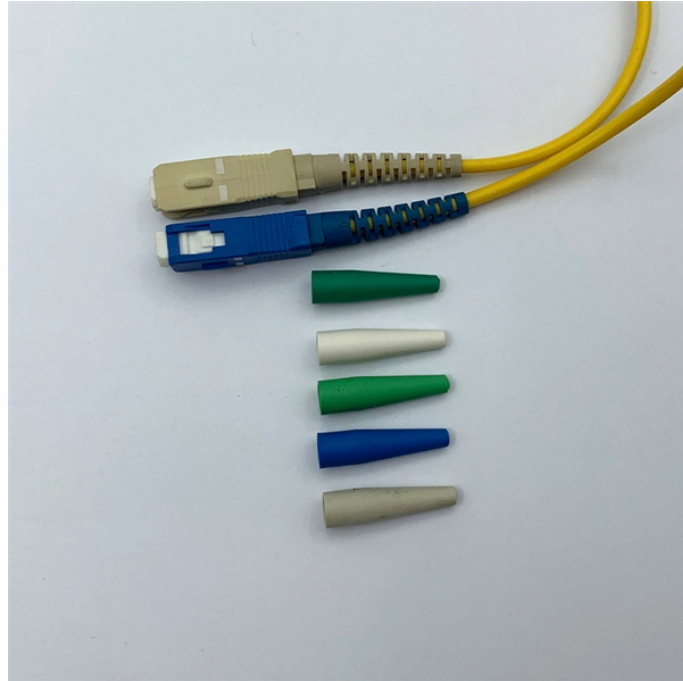

Operation of Zhanye Distribution Box

Overview

Zhanye's concealed mount power distribution box is constructed from durable cold-rolled steel, providing a robust and long-lasting foundation for your indoor electrical wiring. It supports 10 circuits with 12-position leakage protection and circuit breaker installation. In network cabling and smart home construction, zhan ye multimedia distribution boxes d005 and d006 are indispensable "behind-the-scenes heroes. The box usually contains switches, fuses, or. You now have 10 items in your Shopping Cart. Calculated shipping includes heavy logistics. Order more, shipping costs will reduce to 50% discounts! You can advise shipping services including DHL, ocean shipping, UPS, Fedex, pls contact us! The open container can be installed directly on the wall surface without digging holes! Notice for warranty: (1) under normal use (excluding improper human use), mechanical products (switch, socket) are guaranteed for ten years, and digital products are guaranteed for one year.

Time of shipment: expected to arrive within 15 days. Buy ♪ Zhanye brand 2 34-bit distribution box iron bottom circuit breaker box wiring box surface-mounted online today!

In network cabling and smart home construction, zhan ye multimedia distribution boxes d005 and d006 are indispensable "behind-the-scenes heroes." Not only do they provide stable ...

Handsome-Looking Distribution Box for Home Use, Strong Current Box with 14 Circuits, 16 Circuits, Empty Switch Box, 14-16 Position Concealed Air Switch Box ¥153.9

welcome to taobao to buy zhanye distributing box empty unboxing leakage switch box 10-13 diigits circuit strong current box, taobao hundreds of millions of hot selling goods, official logistics can send ...