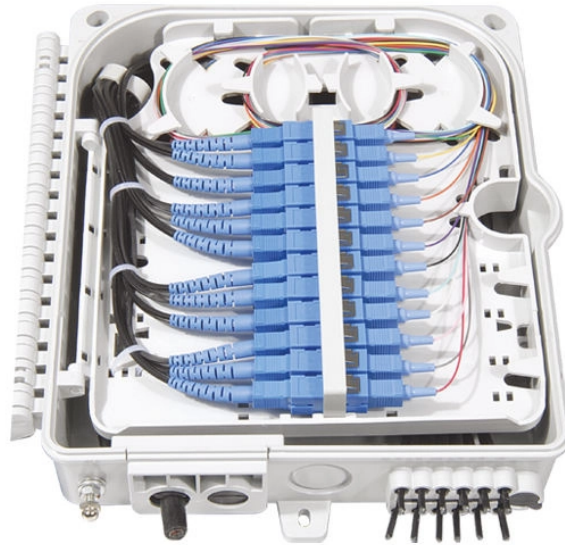

## Optical Adapter Module

## Optical Adapter Module

Optcore provides a comprehensive line of fiber optic adapters, including LC, SC, FC, ST, E2000, DIN, SMA, MPO/MTP, and SN, with single mode and multimode fiber available. Our broad portfolio can ...

Fiber-optic adapters are used for mating terminated optical fibers – with many versions for inline/bulkhead use, different connector types and environmental conditions.

Find the compact Fiber Adapter Panels you're looking for. Whether you need pass-through connections, front or rear-loading access, or other modular options.

CommScope fiber adapters and connectors—including LC to SC adapters—are designed for excellent optical and mechanical performance—including simplex, duplex, and ganged options for singlemode ...

Streamline your network connections with our SC simplex fiber adapter module. Designed for single fiber connections, this module is perfect for LAN and fiber-to-the-desk applications.