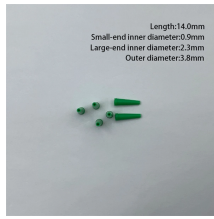

NVIDIA is developing a co-packaged optics (CPO) platform that integrates optical and electrical components to improve data-center connectivity, ...

Contact Us

For more information, pricing, or custom energy solutions, please contact us:

Website: <https://www.gdroofing.co.za>

Email: sales@gdroofing.co.za

Phone: +27 72 418 9365

Address: 22 Electron Avenue, Isando, Johannesburg, 1600, South Africa

This document is for informational purposes only. Specifications subject to change without notice.