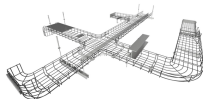

Clearfield leads the way with optical component technologies for PON splitting, C/W division multiplexing and optical circulators. These products are custom built to your unique split ratios, light requirements ...