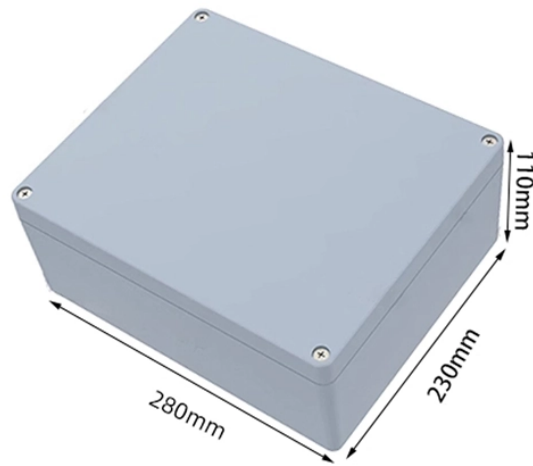

Optical Module DDM Splitter

Optical Module DDM Splitter

Discover a complete line of optical splitter components, ideal for advanced network designs.

The DWDM coupler has the same coupling ratio on both 1310 nm and 1550 nm communication windows, and with low excess loss and low PDL. DWDM couplers are widely used for communication systems, ...

LGX Coupler, Splitter and WDM modules in both standard and high-density formats for passive optical TAP, FTTx, PON, and CEx applications.

Teleste's high-density optical platform offers extensive active and passive functionality in a small form factor, either in HDO format or in standalone 19-inch housings. The splitter and filters can deploy all ...