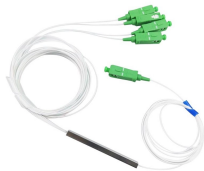

Optical Power Meter Accessories SC Small Square Head

Optical Power Meter Accessories SC Small Square Head

Buy Optical Fiber Connector SC/ST/ FC Optical Power Meter Conversion Adapter Coupler Flange Red pen Metal Accessories Factory outlet at Aliexpress for . Find more, and products. Enjoy Free ...

Available Wavelength: 800~1700nm. Standard Wavelength: 850/ 1300/ 1310/ 1490/ 1550/ 1625nm. 2.5mm universal optical interface (FC, SC, ST are supported). Optical Connector: ...

These SC square adapters were designed with speed in mind, and are ...

To add the following enhancements to your purchase, choose a different seller. We offer easy, convenient returns with at least one free return option: no shipping charges. All returns must comply ...

Insert the ferrule (2.5 mm) in the universal fiber connector port and obtain accurate optical power reading. This universal adapter cap fits all current models of OWL optical power meters. It reduces ...

Jonard | sku: JON00054 Jonard Mini Optical Power Meter, (-50 to +26dBm) - FPM-50S MSRP:

SC Adapter, M16 Thread, Applicable For Test Head Conversion of Power Meter or Light Source.

Insert the ferrule (2.5 mm) in the universal fiber connector port and obtain accurate optical power reading. This universal adapter cap fits all current models of OWL ...