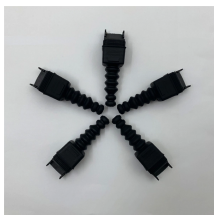

Optical Power Meter Accessories SC Small Square Head

Optical Power Meter Accessories SC Small Square Head

Buy Optical Fiber Connector SC/ST/ FC Optical Power Meter Conversion Adapter Coupler Flange Red pen Metal Accessories Factory outlet at Aliexpress for . Find more, and products. Enjoy Free ...

Available Wavelength: 800~1700nm. Standard Wavelength: 850/ 1300/ 1310/ 1490/ 1550/ 1625nm. 2.5mm universal optical interface (FC, SC, ST are supported). Optical Connector: ...

These SC square adapters were designed with speed in mind, and are ...

To add the following enhancements to your purchase, choose a different seller. We offer easy, convenient returns with at least one free return option: no shipping charges. All returns must comply ...

Insert the ferrule (2.5 mm) in the universal fiber connector port and obtain accurate optical power reading. This universal adapter cap fits all current models of OWL optical power meters. It reduces ...

Jonard | sku: JON00054 Jonard Mini Optical Power Meter, (-50 to +26dBm) - FPM-50S MSRP:

SC Adapter, M16 Thread, Applicable For Test Head Conversion of Power Meter or Light Source.

Insert the ferrule (2.5 mm) in the universal fiber connector port and obtain accurate optical power reading. This universal adapter cap fits all current models of OWL ...