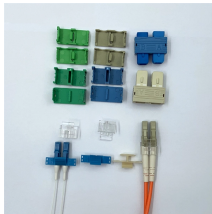

CommScope offers a portfolio of bare and connectorized splitters/couplers in a wide range of styles and split ratios, and splitter modules for inside plant (ISP) and outside plant (OSP) applications that help ...

Clearfield leads the way with optical component technologies for PON splitting, C/W division multiplexing and optical circulators. These products are custom built to your unique split ratios, light requirements ...