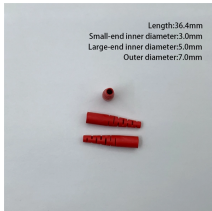

The Optical Time Domain Reflectometer (OTDR) is useful for testing the integrity of fiber optic cables. It can verify splice loss, measure length and find faults.

OTDRs measure the backward Rayleigh scattering and Fresnel reflection signals in the fiber enabling the measurement of detection and location of abnormal events in fiber links due to ...