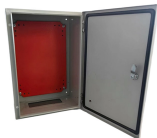

The following article will describe the important types of optical transceivers, so you will know which optical transceiver module fits the needs of your unique network environment.