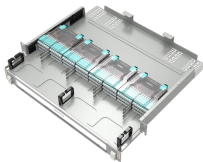

There are two main manufacturing technologies for optical splitters, each with its own advantages and ideal use cases. The choice between them ...