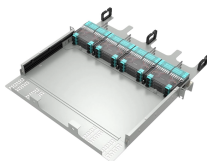

Usually, opto-mechanical optical switches collimate the optical beam from each input and output fiber and move these collimated beams around inside the device. This allows for low optical ...

Explore the fundamentals of optical switching, including space, wavelength, time, and hybrid switching techniques. Learn about core components and applications.

In essence, the switch is the control for making, breaking, or changing the connections within an optical circuit. This definition can be expanded to incorporate the concept of the switch as ...

Designed for durability and precision, our optical switches support single-mode and multimode fiber types with low insertion loss, high return loss, and reliable repeatability. With support for various ...