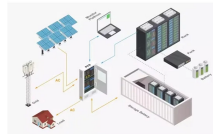

Constructed from our dependable ladder tray components, Cable Bus is a highly modular pathway that handles heavy-powered electrical currents while ensuring safe and reliable power transmission.

Find your modular cable tray easily amongst the 12 products from the leading brands (ETA, OBO Bettermann, VALDINOX, ...) on DirectIndustry, the industry specialist for your professional purchases.