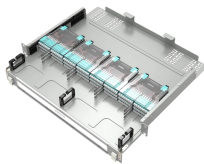

Outdoor 10-channel distribution box

Outdoor 10-channel distribution box

The DFW series outdoor waterproof cable distribution box is a compact, European-style enclosure for safe and stable power distribution in medium-voltage power networks.

The European-Style Cable Branch Box is a specialized solution for 10kV cable-based power distribution systems, offering fully insulated, sealed, and shielded construction for enhanced safety and reliability.

Available in multiple channel configurations—4, 6, 8, 10, and 12 channels—with options for staggered or wide-spaced jacks, the boxes support interface types such as M8 and M12.

Designed for underground or outdoor distribution systems, the Cable Distribution Box offers a tamper-resistant and weatherproof solution for medium voltage control and protection. Our Cable Distribution ...