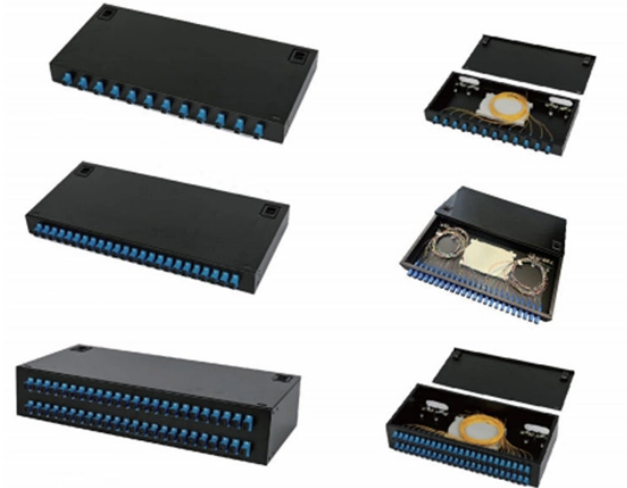

Outdoor Cylindrical Distribution Box

Outdoor Cylindrical Distribution Box

Lex Products offers a full range of portable power distribution boxes and units, specifically engineered for indoor and outdoor use for the entertainment, industrial and military industries.

It is UL listed for residential and commercial power distribution. This load center is built with a plated, aluminum bus bar that is tested and is compatible with Square D Homeline circuit breakers.

The Champion Power Distribution Box is easy to transport and set up, thanks to its compact design and convenient carry handle. Whether you need to power multiple tools on a job site, run appliances ...

Discover our Outdoor Waterproof Power Distribution Box, expertly crafted from durable Stainless Steel 316. Designed for switchboards and electrical panels, this robust enclosure ensures maximum ...

The Champion Power Distribution Box is easy to transport and set up, thanks to its compact design and convenient carry handle. Whether you need to power multiple tools on a job site, run appliances ...