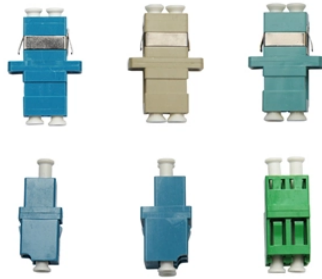

GDR Telecom Site Energy Systems

Outdoor cabinet PDU