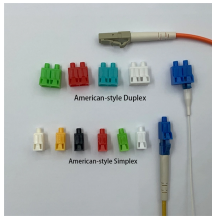

Outdoor cabinet PDU

AZE''s 9U NEMA 4X Outdoor Cabinet are designed to protect your sensitive network equipment from harsh environments,with waterproof and dustproof features to safeguard it from the elements, while ...