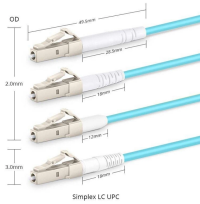

We also have for direct buried, duct or aerial applications, the (763108) when Cat5e performance is needed to withstand weather or temperature extremes - aluminum armored (763208) and steel ...

GYTS outdoor fiber optic cable is used for duct and aerial applications. We supply single mode GYTS fiber optical cable and multimode GYTS fiber optical cable, fiber strand from 2 cores to 144 cores.

Unlike indoor setups, you can't afford to use generic or under-specified cable outdoors. The right choice reduces signal loss, prevents downtime, and avoids expensive repairs or ...