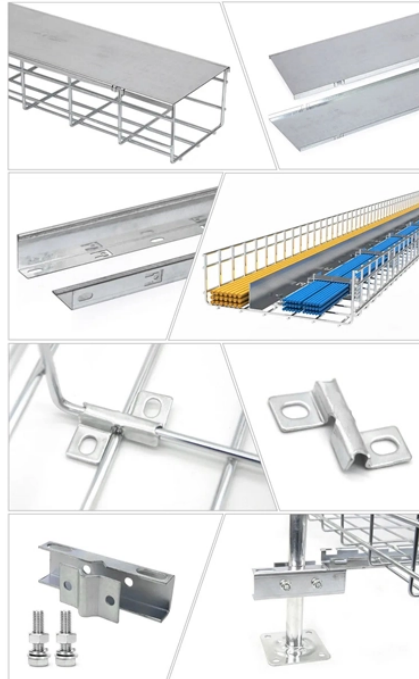

Outdoor distribution box 380V

Outdoor distribution box 380V

Made with chemicals safer for human health and the environment. Manufactured on farms or in facilities that protect the rights and/or health of workers. Discover more products with sustainability features. ...

Get free shipping on qualified Outdoor Breaker Boxes products or Buy Online Pick Up in Store today in the Electrical Department.

The photovoltaic grid - connected box is used to connect and regulate the interface between photovoltaic power generation systems and the power grid. It has a compact design and integrates ...

Find Outdoor power distribution & circuit protection at Lowe's today. Shop power distribution & circuit protection and a variety of electrical products online at Lowes .

The XLW outdoor distribution box is primarily installed outdoors as part of a three-phase, three-wire, four-wire, or five-wire low-voltage power distribution system with AC 50Hz, rated voltage of 380V or ...

Designed for underground or outdoor distribution systems, the Cable Distribution Box offers a tamper-resistant and weatherproof solution for medium voltage control and protection. Our Cable Distribution ...