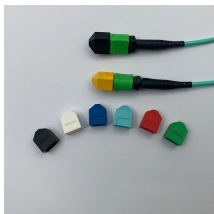

## Outdoor fiber optic 2-core single-mode

About this item This Haile fiber optic cable offers single-mode transmission with two cores, making it ideal for long-distance communication and high-speed data transfer. The cable's rugged outdoor ...

CommScope designs and manufactures a comprehensive line of fiber optic cables—from outside plant to indoor/outdoor and fire-rated indoor fiber cables.

Broadstick provides high quality fiber optic cables compliant with TIA 568-C.3-1. This Outdoor Single mode FTTH Drop Fiber Optic Cable provides a proper connection for FTTH networks, the operation ...

Product Summary: Etayson Fiber Optic Outdoor Drop Cable 2 Cores, G657A1 Fiber Core 9/125 Single Mode, 1 Steel Wire + 2 FRP Strengthen Member, LSZH Black Jacket, 1000 Meters/Roll

The core and cladding of our black bulk indoor/outdoor fiber optic cable is constructed using a high quality singlemode fiber that is ITU-T G.652.D compliant and backwards compatible with other ...

This spool of indoor/outdoor rated fiber optic distribution cable is intended for long distance runs at high speeds. Our solid-core optic cable is composed of 2 singlemode fibers (9 micron core) inside a water ...