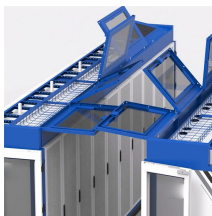

Keep your farm running safe with weatherproof outdoor electrical boxes from Tractor Supply. Built tough for any job, rain or shine!

Protect your outdoor electrical connections from rain, snow, sun & dust with our durable, UL Listed Daier outdoor junction boxes. Find the perfect size & style for outlets, switches, lights & timers.

Learn what an outdoor electrical junction box is, NEC 314 requirements, types like pull boxes and splice boxes, proper sizing rules, and when you need weatherproof protection.

Made with chemicals safer for human health and the environment. Manufactured on farms or in facilities that protect the rights and/or health of workers. Discover more products with sustainability features. ...