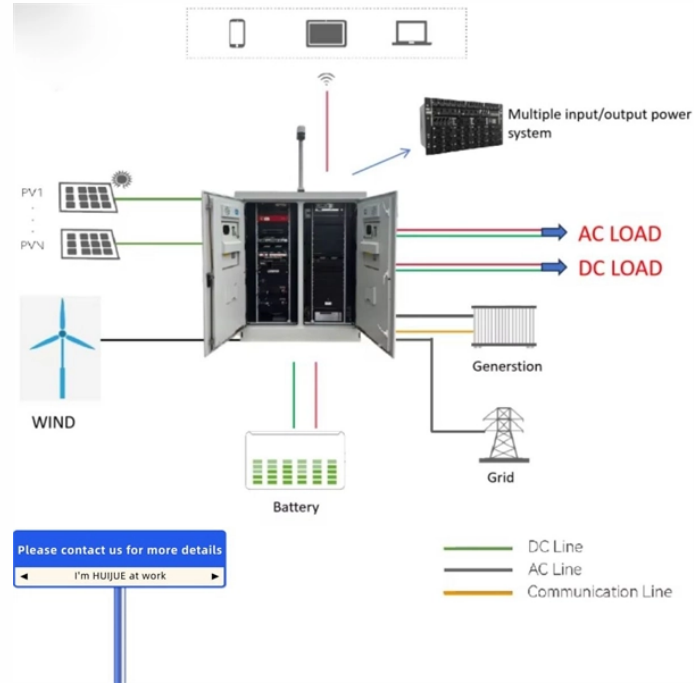

GDR Telecom Site Energy Systems

Outdoor power distribution box enclosure price quote