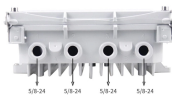

This article explains the most important features required by outdoor cabinets for rail applications, whether on tracks, at stations, or in signal boxes: