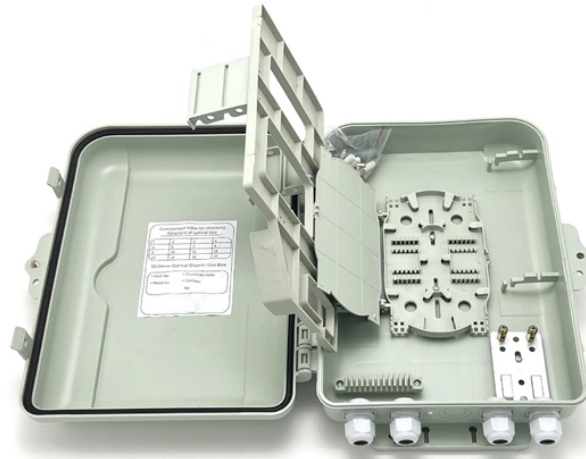

## Outdoor wiring installation of distribution boxes

Learn how to complete a safe, code-compliant Outdoor Electrical Panel Installation with the right tools, PPE, and Linkewell's weatherproof power distribution box.

Learn how to wire a distribution box step by step! This video shows real on-site footage of electrical installation, demonstrating safe and standardized wiring methods used by...

Learn how to install an outdoor electrical junction box safely. Covers weatherproof selection, sealing techniques, and compliant mounting.