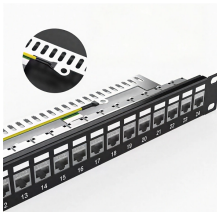

Shop for Electrical Meter Box at Walmart . Save money. Live better.