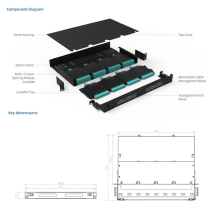

Unmanaged 5-port Gigabit Ethernet PoE switch with SFP slots expands connectivity in harsh environments, including factories, warehouses and construction sites.