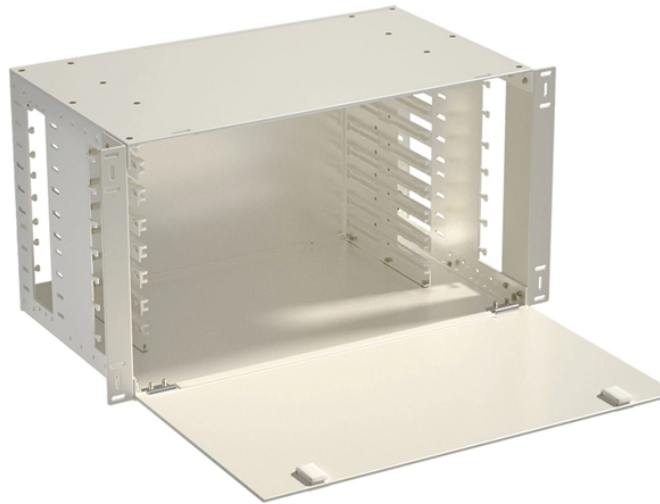

P730 Lighting Distribution Box Price

P730 Lighting Distribution Box Price

What are The Prices of Distribution Boxes? The price of a distribution box can vary significantly depending on several factors: Type: As mentioned earlier there are different types of ...

Whether you're organizing circuits in large commercial installations, routing power for outdoor and landscape lighting, or controlling multiple zones within a facility, these boxes provide safe, efficient, ...

Use for Remodeling, New Construction, and Suspended Ceilings. 7.25" White ring with white baffle trim. Easy installation instructions included. UL listed for damp locations.

Dive into our online wholesale power distribution boxes products catalog on globalsources ! Source over 59 power distribution boxes for sale from manufacturers with factory direct prices, high quality & ...