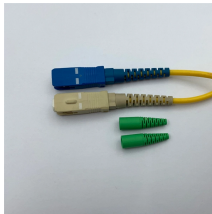

Download PDF. This document has been deprecated, for more information refer to Interconnect Product Specifications or contact your NVIDIA representative at Enterprise Support ...

Because ActiFi hybrid cable can reach distances of over 2,000 feet, this cabling option is also ideal for long-reach or remote applications, such as security cameras in parking areas or outdoor, ...