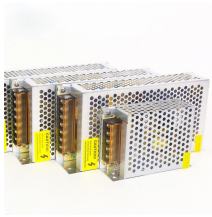

TTI Fiber manufactures fiber optic cables, patch cords, splitters, and connectivity solutions. ISO 9001 certified. 15 years expertise. Global shipping.

View our fiber optic rack mounts and wall mounts. Contact us for a free quote on an existing mount or inquire about a custom solution for your telecommunications.

Basic Rack PDUs provide high power density, high temperature rating, exceptional reliability and cost-effective power distribution and are available in single or three phase (Delta or WYE) inputs and ...