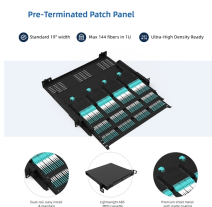

Basic Rack PDUs provide high power density, high temperature rating, exceptional reliability and cost-effective power distribution and are available in single or three phase (Delta or WYE) inputs and ...