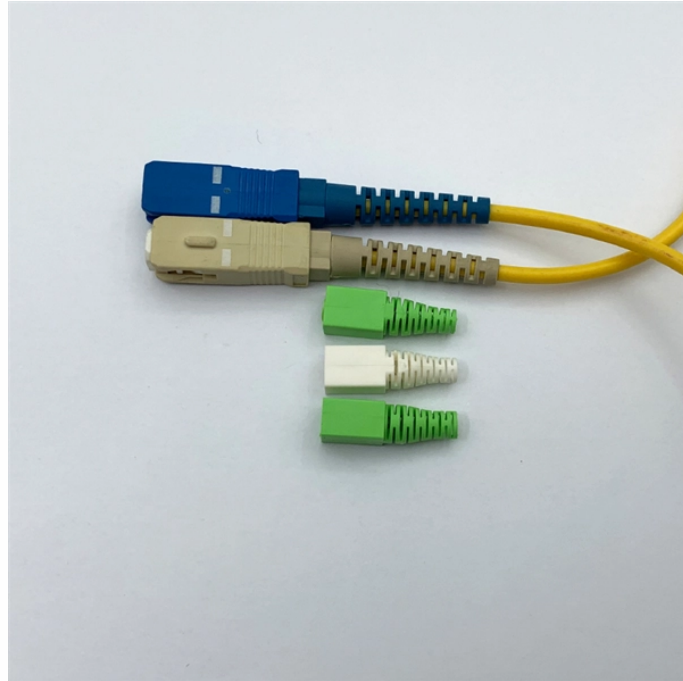

GDR Telecom Site Energy Systems

PE Material Distribution Box

PE Material Distribution Box

In a septic environment, no other material can match High Density Polyethylene in delivering a lifetime of trouble-free service. Tuf-Tite® Distribution Boxes are injection molded, using only premium HDPE ...

You'll find pipe fittings in polyethylene, polypropylene and PVC materials and those that can be attached at a couple of angles to ensure they'll work within your specific space. You'll find corrugated pipe ...

Underground Service Boxes: Box Type - Underground Service; Material - Polyethylene; LxWxD - 30.00" x 24.00" x 17.00"; Base - Open; Cover - Cover Not Included; Color - Green; Additional Information - ...