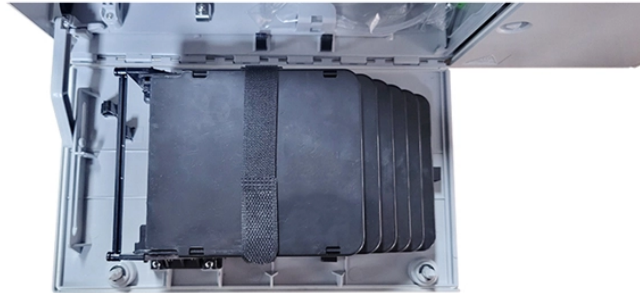

POE Fiber Optic Ring Network Switch

POE Fiber Optic Ring Network Switch

The POE ring network switch simultaneously meets the three core specifications of gigabit Ethernet transmission, standard POE power supply, and ring network redundancy protocol.

The L2+ managed 8-port 10/100/1000Base-T 802.3at PoE + 4-port 1000Base-X SFP hardened Ethernet switch has 8 TP ports and 4 fiber ports. The TP (RJ45) supports Full/Half duplex mode, and auto ...

The L2+ managed 8-port 10/100/1000Base-T 802.3at PoE + 4-port 1000Base-X ...

With Plug and Play design, PLANET IFGS-624PTF Industrial-grade, DIN-rail type Unmanaged Fast Ethernet PoE+ Switch, featuring 4 IEEE 802.3at PoE+10/100BASE-TX ports and two 1000BASE-X ...

Learn how to design a fiber optic ring network with practical diagrams, topologies, and switch setup tips. Explore ring network switch options for industrial applications.