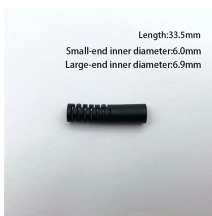

Buy Professional PTZ Camera Components including Professional PTZ Camera Controllers, PTZ Control & Interface Cables and PTZ Controller Accessories.