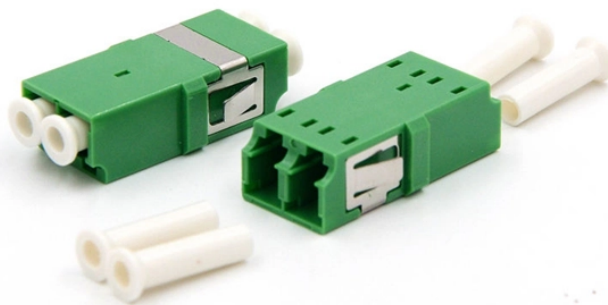

PZ50 Distribution Box Specifications and Dimensions

Overview

Panel Board is widely used in all kinds of building square station and industrial and mining enterprises and other places; as the terminal electrical equipment power distribution system; Protection against overload Protection against over voltage Protection against leakage Features.

DELIXI is the best choice. The Novtium Static Reactive Generator (SVG) NPVG04-300N is a cutting-edge solution designed to improve power quality by providing dynamic reactive power compensation. This highly efficient device ensures stable voltage levels and reduces power losses, making it ideal for industrial, commercial, and. *4LargespacetoplaceCircuitBreakerfreely. Enter between 10 to 1,000 characters. HDPZ50 series is HIMEL Distribution Box designed to be used with HIMEL MCB, RCBO, RCCB, and surge protection device loading. We are based in Shaanxi Province, China, start from 2015, sell

The PZ30-4-6 is equipped with robust safety features, ensuring protection against electrical hazards, making it the perfect solution for lighting installations that require a dependable distribution box.