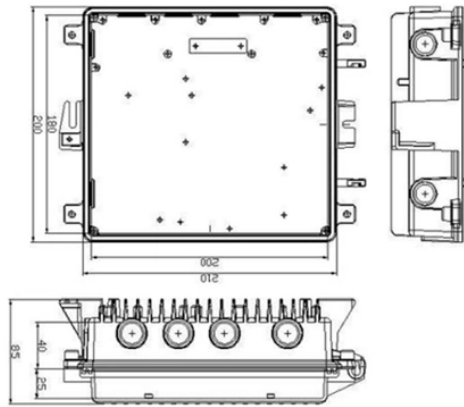

Pakistan Stainless Steel Optical Cable Junction Box