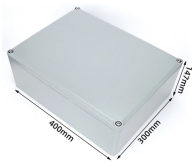

Palau Post Office processes packages to customers from Amazon. New policy will restrict who will use post office boxes but policy is getting push back as some question whether the ...