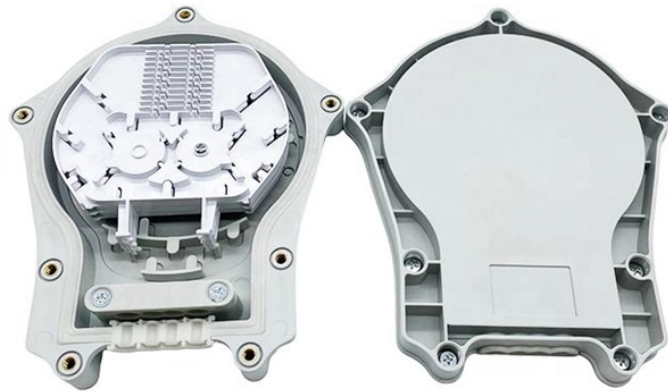

Palau Smart Distribution Boxes Available Now

Palau Smart Distribution Boxes Available Now

Experience the incredible performance of the new 11 inch iPad Pro with the M5 ...

Be the first to know and let us send you an email when Republic of Palau Postal Service posts news and promotions. Your email address will not be used for any other purpose, and you can ...

Experience the incredible performance of the new 11 inch iPad Pro with the M5 chip and high speed Wifi available now at Globus ☐☐ . This groundbreaking device combines a stunningly thin design with the ...

The XL type low-voltage power distribution cabinet uses domestically designed new components. The enclosure is made of bent steel plates, featuring a compact structure, easy maintenance, and flexible ...