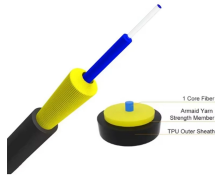

Being one of the leading Electrical Cable Tray Manufacturers in Palau, we work for customer satisfaction and design and deliver the standard and customized range accordingly. We have a comprehensive ...