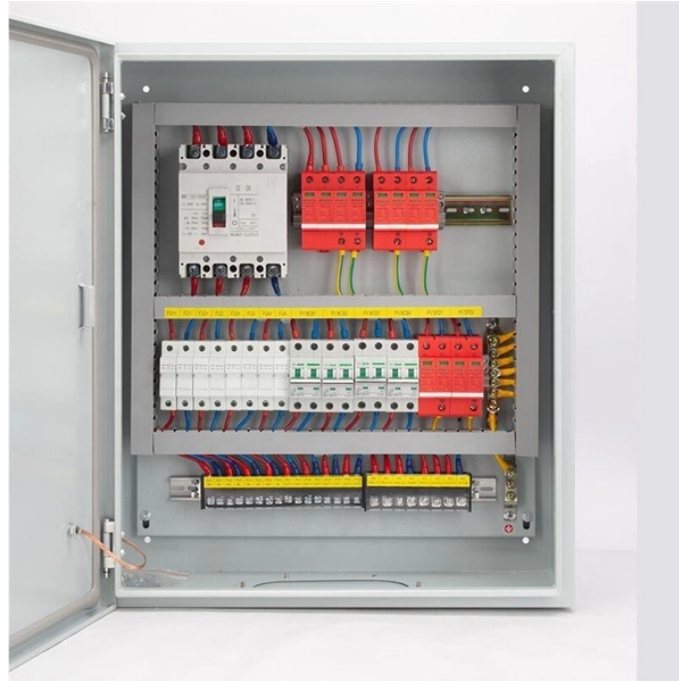

Panama Telecom-Grade Router 1G

Overview

Our new flagship router, the CCR1072, is powered by a Tileria 72 core CPU, each core is clocked at 1GHz, and to fully utilize this power, the CCR1072 is equipped with eight independently connected 10G SFP+ ports and single Ethernet port for management purposes. How to buy this product?

Configuring the unit is straightforward. Smart Switch, 1 x Gigabit LAN, 16 x SFP+ cages, Dual Core 800MHz CPU, 1GB RAM, 1U rackmount passive cooling case, Dual Power Supplies The new Cloud Router Switch 317-1G-16S+RM is a rack-mountable manageable switch with Layer3 features, it has 16 SFP+ ports for high performance 10GbE connectivity.
comprehensive network protection, robust parental controls, and real-time IoT security when you are at home or on the go. A safer internet experience enhances your smart living.

Panama Telecom-Grade Router 1G

The new Cloud Router Switch 317-1G-16S+RM is a rack-mountable manageable switch with Layer3 features, it has 16 SFP+ ports for high performance 10GbE connectivity and a 1GbE copper port for ...