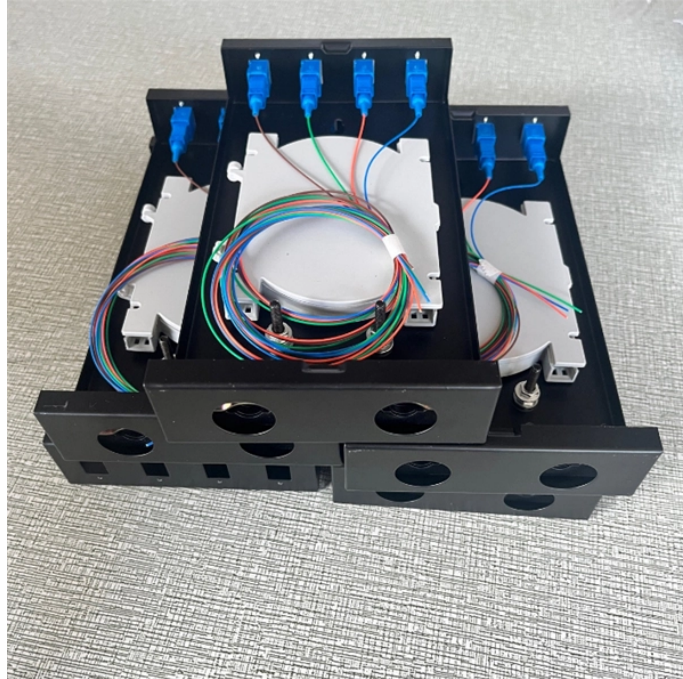

Panama electrical distribution box manufacturer company

Overview

These developments have created substantial opportunities for advanced outdoor power distribution box manufacturers who can provide reliable, weather-resistant solutions tailored to Panama's specific environmental and operational requirements. The Panama Canal expansion project, completed in 2016. Somos distribuidores autorizados de las siguientes marcas. After receiving the requirements, the Blue. CSQ specializes in providing low-voltage power distribution systems which efficiently deliver electrical energy to households, buildings, and equipment, serving as a vital bridge between the electrical network and the usage of electrical equipment. CSQ currently offers a range of low-voltage power.

Panama electrical distribution box manufacturer company

Selectric, líder en Panamá en materiales eléctricos de baja y media tensión.

Suministros y Soluciones Industriales, automatización, instrumentación, control industrial, equipos electromecánicos en Panamá.

Servicios Eléctricos, S.A. con 6000mts2 de infraestructura y una amplia gama de productos eléctricos de baja y media tensión, posee para Panamá el inventario más variado y extenso de las marcas ...

LEVITON - POWER STRIP 19-INCH RACK MOUNT PDU 1RU SURG 72KA ...