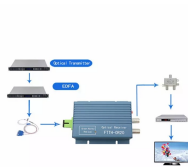

Paraguay electrical distribution box explosion-proof factory

Paraguay electrical distribution box explosion-proof factory

Ex distribution boards - Explosion-proof distribution boards designed for Ex and ATEX areas. Customizable, safe, and certified electrical solutions.

Types of Explosion-Proof Power Distribution Boxes
Explosion-proof power distribution boxes come in various designs and materials tailored to specific environmental challenges and operational ...

Durable Hexlon Explosion Proof Distribution Boxes and Electrical Enclosures, IECEx and ATEX certified for Zone 1 and Zone 2.

Many electrical devices can be installed in an explosion proof electrical box to ensure safety.

Atex control stations, explosion protected control units and distribution boxes made stainless steel maritime grade AISI 316L or AISI 304L. Atex Delvalle provides a custom build facility for Hazardous ...