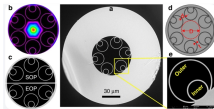

Adjustable fiber optic attenuator, also called variable fiber optic attenuator, usually is inline type, the appearance like fiber optic patch cords; it is with an adjustable component in the middle of the device ...

We carry fiber optic attenuators to complement a broad range of different connector ends and cables including those with duplex or simplex FC, SC, ST, or LC ends.

In-Line adjustable Attenuator, SM, LC/APC  
OPT716-LCAPC Useful for general fiber testing.

Our SM fixed optical attenuators are fiber connectors that can be attached to an FC/PC or FC/APC SM fiber patch cable. We also offer variable optical attenuators for MM fibers with FC/PC or SMA ...

Our in-line attenuator is customized to match the desired length and connector type specified by customers. The adjustable attenuator utilizes an air gap mechanism to regulate the attenuation value ...

Our multimode fiber optic filter/attenuator mount is capable of holding a variety of filters and an shutter-based attenuator; it is also designed for SMA patch cables.

Telhua's Variable Optic Attenuator LC Fiber Patch Cord provides adjustable signal control for data centers and telecom networks. Features 1-20 dB attenuation range, IEC/TIA/EIA compliance, and ...