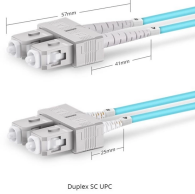

Our in-line attenuator is customized to match the desired length and connector type specified by customers. The adjustable attenuator utilizes an air gap mechanism to regulate the attenuation value ...