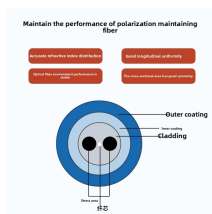

Nordson PPS designs and manufactures precision melt stream components for extrusion, compounding, recycling, and pelletizing processes.