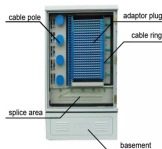

© Conductores Eléctricos Lima S.A 2020. Todos los derechos reservados.