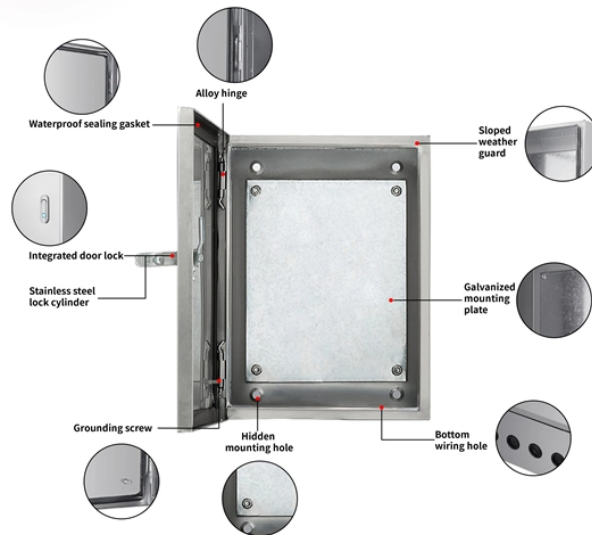

## Peruvian Cable Trays and Wire Drains

## Peruvian Cable Trays and Wire Drains

Sure, drain wires help direct small electrical surges away from the tray cable and serve as a ground, but its primary role is to provide a complete circuit for the shielding inside insulated ...

Our highly educated expert closely monitors every aspect of manufacturing and keeps their fingers on the pulse to deliver the highest quality Wire Mesh Cable Tray in Peru.

The use of this type of tray is recommended for installation areas where there are not large amounts of dust or exposure to splashes, as well as at places where it may be exposed to severe mechanical ...

From heavy power cable pathways on oil drilling platforms to data center cabling, explore the cable tray that's strong yet easy to install. Fast installation with dependable support.

Peru cable tray production line with punching machine and decoiler Cable ladder machine Cable bridge cold roll forming machine