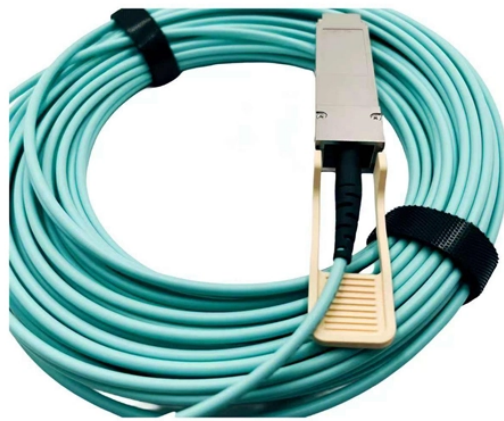

Petrochemical Pipeline Cable Trays

Petrochemical Pipeline Cable Trays

A practical guide to selecting cable trays for refineries & chemical plants. Covers standards (API, IEC), material selection (SS 316L, FRP, HDG), fireproofing, and load calculation.

This paper reviews various cable tray materials by weight, strength, durability, and protection against corrosion when used in both off-shore and land-based petrochemical facilities.

Ladder tray often needs to maneuver around installation supports and pipelines in industrial petrochemical facilities, and systems can quickly get complicated. Legrand Cable Channel in ...