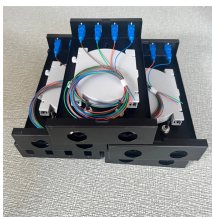

Find various specifications of Trough Cable Tray at Shielden, we can provide you with better quality and best price!