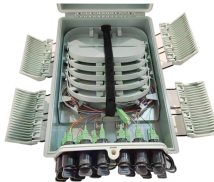

### Overview

This plastic 1P shielding baffle is designed for indoor use, providing a reliable and secure solution for your electrical panel. Ideal for circuit breaker box vacancy blocks. distribution box,circuit breaker,plastic bafflewelcome to taobao purchase pz30 distribution box empty space plastic baffle c45 circuit breaker box integrated baffle filer piece 1p half p. It is important that the effluent is evenly distributed to the absorption system to prevent the overloading of any one part of the system. [Amazon-developed Certification] Compact by Design identifies products that, while they may not always look very different, have a more efficient design. Seven plastic pipe seals that fit 4 in.

## Plastic baffle for empty space in the distribution box

C45 plastic baffle PZ30 distribution box gear circuit breaker box circuit breaker fill blank space

Precast distribution boxes serve to distribute the flow of wastewater ...

Pz30 Distribution Box Empty Space Plastic Baffle C45 Circuit Breaker Box Integrated Baffle Filler Piece 1P Half P Home > Electronics/electrician > Electrician accessories > Terminal block

Ensure electrical safety with the Huanyi C45 distribution box baffle. This plastic 1P shielding baffle is designed for indoor use, providing a reliable and secure solution for your electrical panel. Ideal for ...

Use the Poly Seal II for the inlet and outlet pipes on septic tanks, aerobic systems, or anywhere you need water tightness. This new hybrid seal will mount to our existing mandrel that bolts directly to the ...