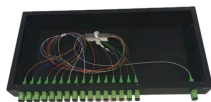

It combines power and distribution, thermal management, and IT management with optional fire suppression, all in a compact, row-based design. It delivers the fastest deployment rate, lowest ...