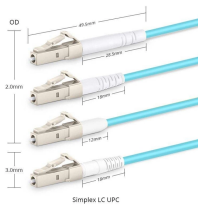

One of the biggest advantages of copper twisted pair Ethernet cable (also called Category cable) is it's ability to perform two critical functions at the same time: When these functions ...