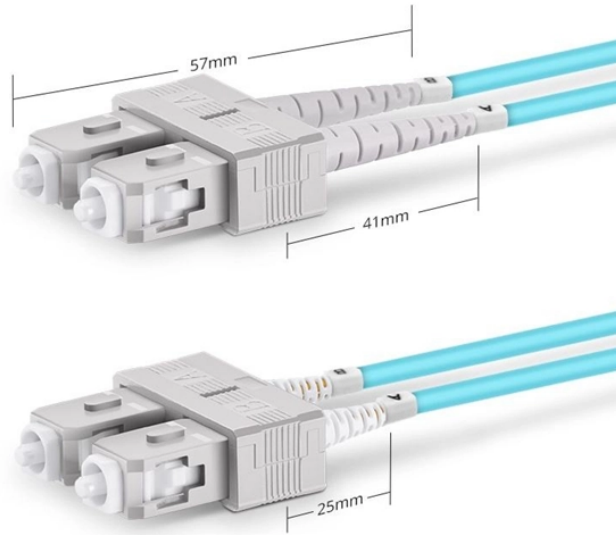

PoE switch outdoor high temperature

Duplex SC UPC

PoE switch outdoor high temperature

Here is a DC powered, unmanaged 10-port PoE+ switch that is designed to run in temperatures of -40 to +167° F (-40 to +75° C). By browsing around their pages you can find just about anything you are ...

A Ultra PoE switch is designed to operate in a variety of environmental conditions, including high-temperature environments, particularly in industrial, outdoor, or harsh indoor settings.

It fully complies with PoE++ and remains compatible with any IEEE802.3af/at compliant devices, such as IP Cameras, wireless APs, Microwave radio, IoT application and other high power PoE devices. For ...

Outdoor PoE Switch gives you a quick, easy way to deploy outdoor cameras over long distances while keeping your installation costs low. With 2 integrated SFP port, it's perfect for fiber-based installation.