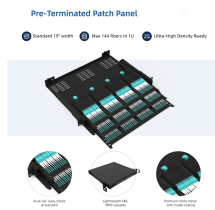

PoE switch outdoor high temperature

Duplex SC UPC

PoE switch outdoor high temperature

Here is a DC powered, unmanaged 10-port PoE+ switch that is designed to run in temperatures of -40 to +167° F (-40 to +75° C). By browsing around their pages you can find just about anything you are ...