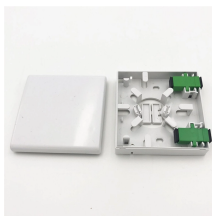

The 11 port poe switch has built-in professional mine-proof circuits, effectively reducing the impact of thunderstorms on network systems and improving system robustness.