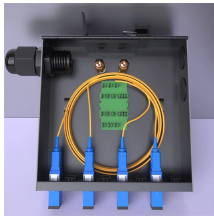

fiber optic patch cables also called fiber jumper and patch cord, we offer single mode and multimode cable with sc/lc/fc/st/e2000 fiber connectors .

These cable systems are deployed and retrieved behind the vessel underway, from a shipboard winch system. AMETEK SCP has the capability to manufacture a variety of these types of tow systems, ...