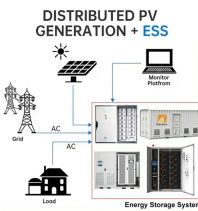

One Size Portable Power Supply Box — Electrical Circuit Breaker. Need help?