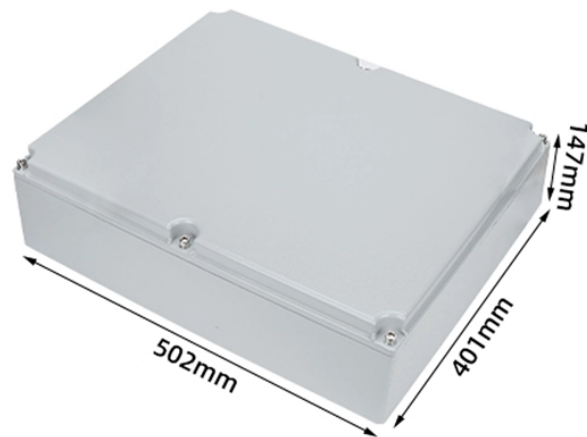

Portable Residual Current Protection Distribution Box

Portable Residual Current Protection Distribution Box

Lex Products offers a full range of portable power distribution boxes and units, specifically engineered for indoor and outdoor use for the entertainment, industrial and military industries.

MINI X-TREME BOX™ 20 AMP TO 50 AMP TEMPORARY POWER DISTRIBUTION UNITS WITH GFCI PROTECTION 6532UGM1 II size models. Used along with our restoration adapters, these ...

Porta-Safe® offers powerful, portable temporary power distribution units for outages and turnarounds. Check out our Two & Four Wheeled Carts now.

One Size Portable Power Supply Box — Electrical Circuit Breaker. Need help?

HYPER is your one stop source for all your Power Distribution needs. Equipment is IEC listed. Enclosures are designed for harsh environment and outdoor applications, available in a NEMA 1 ...

Stackable portable power distribution solution You can stack up to 10 PDU's requiring less storage space and making it easier to transport. The enclosure is UL 50 and made of heavy duty, robust rubber.