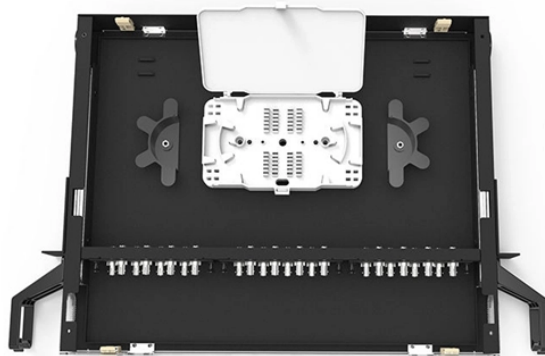

Power Distribution System Diagram Cable Tray

Power Distribution System Diagram Cable Tray

It includes drawings showing the cable tray routing and components needed for installation both on the existing building and new building sides.

Learn about effective Cable Tray Design and Layout for electrical systems. Our guide covers planning, material choice, safety, and maintenance.

Hubbell's NEXTFRAME® Ladder Tray is the effective and widely used cable runway that supports and delivers bundles of cable between cabinets, racks, and closets, along walls, and suspended from ...

Cable tray is considered to be a system. It must provide continuous support for cables, and the electrical continuity of the cable tray system must be maintained.

Download Snake Tray drawings detailing our innovative cable trays, cable management, and power distribution solutions. We sweat the details!

The Wire Basket Overhead Cable Tray Routing System is composed of pathways, splices, mounting brackets, and accessories that allow the system to be configured for a wide range of applications and ...

If it has excellent electrical continuity and is integrated in the installation's equipotential bonding system, a metal cable tray reduces the coupling's impact and thus contributes to good EMC of the electrical ...